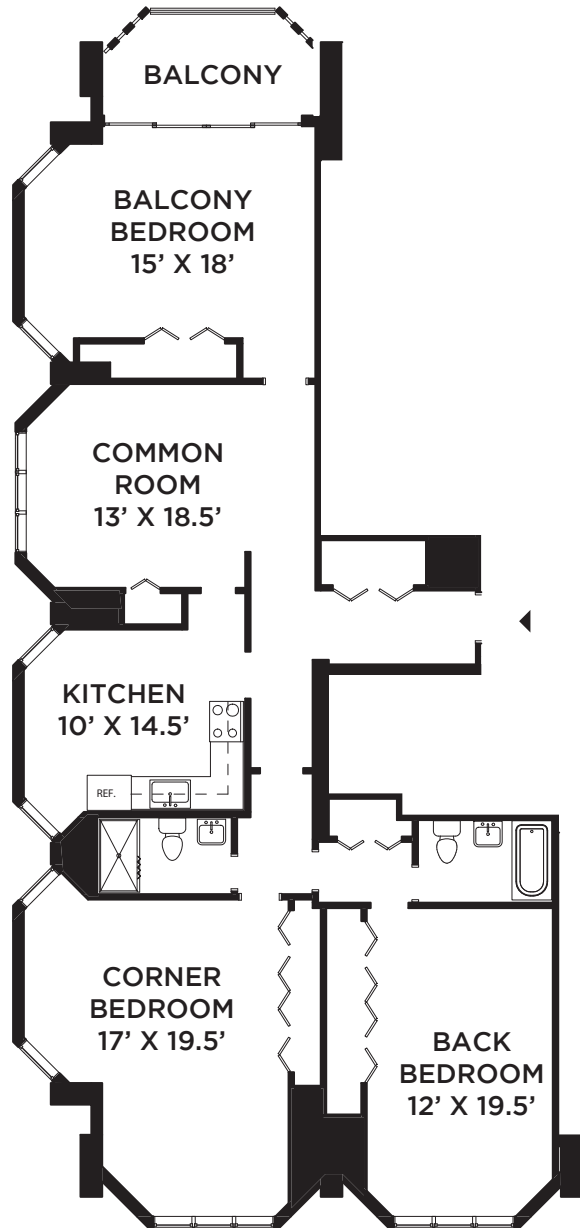

CROWN TOWERS

123 YORK STREET • NEW HAVEN, CT 06511 • 203.782.0000

3 BEDROOM 2 BATHROOM UNIT G

NEW HAVEN
TOWERS