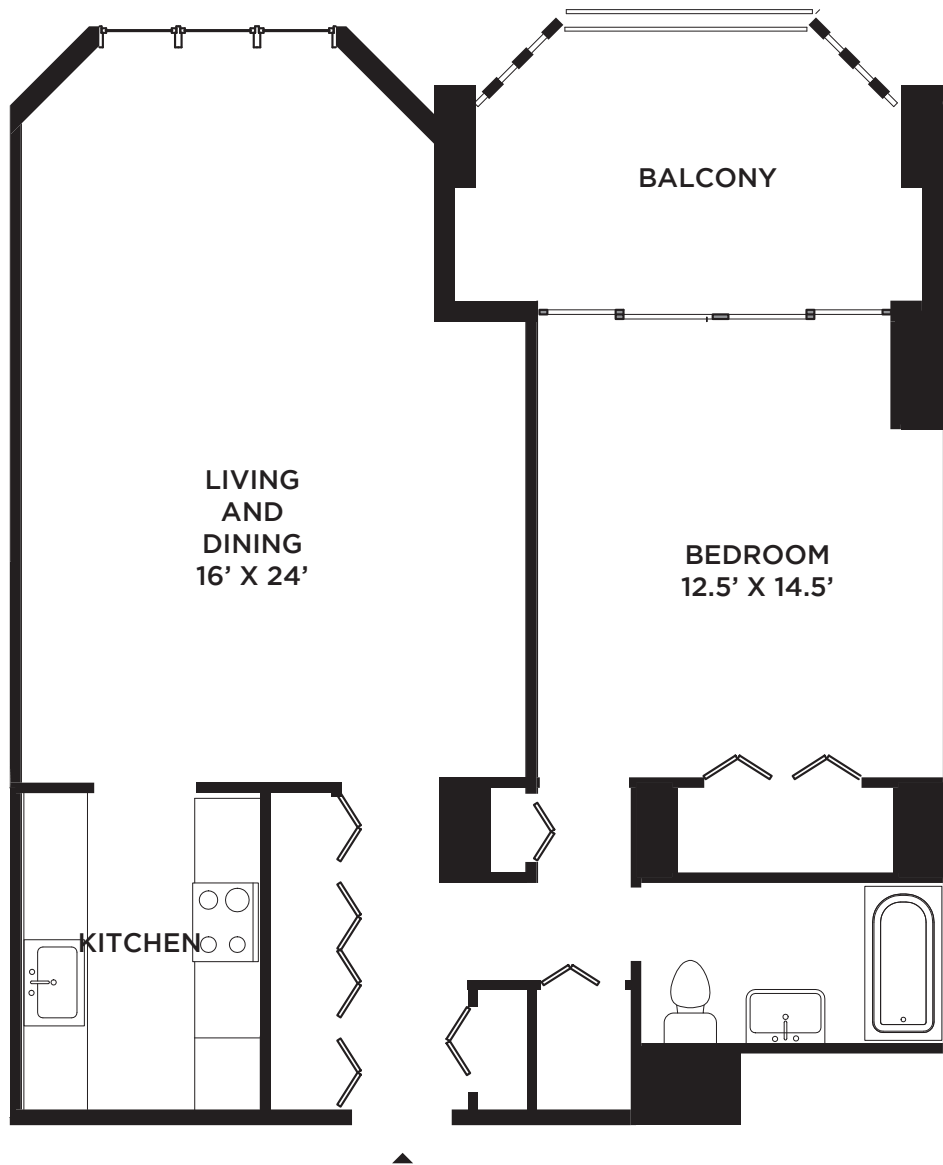

## 1 BEDROOM YALE VIEW - XLARGE UNIT B, E

NEW HAVEN  
TOWERS