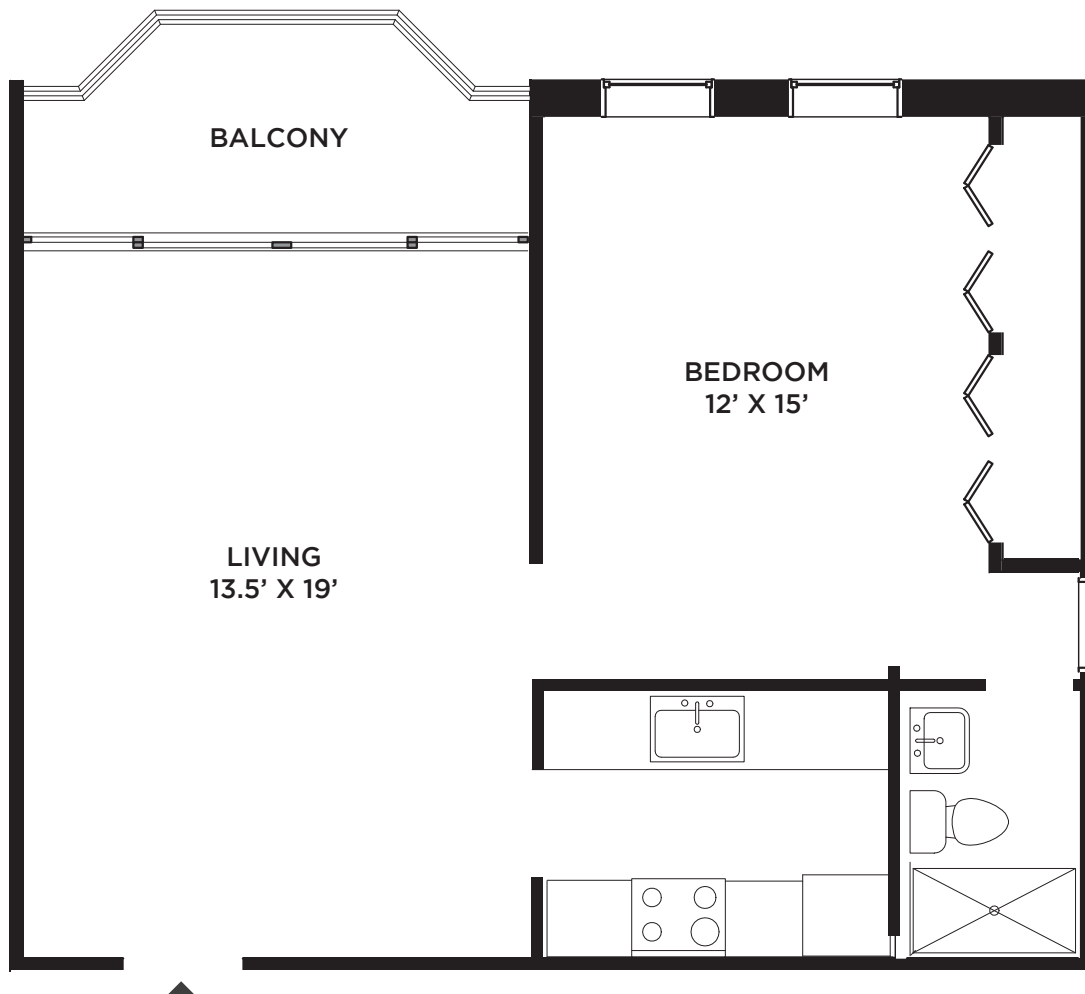

CROWN COURT

129 YORK STREET • NEW HAVEN, CT 06511 • 203.782.0000

1 BEDROOM STANDARD

UNIT A, C, D, E, J, K, L

NEW HAVEN
TOWERS