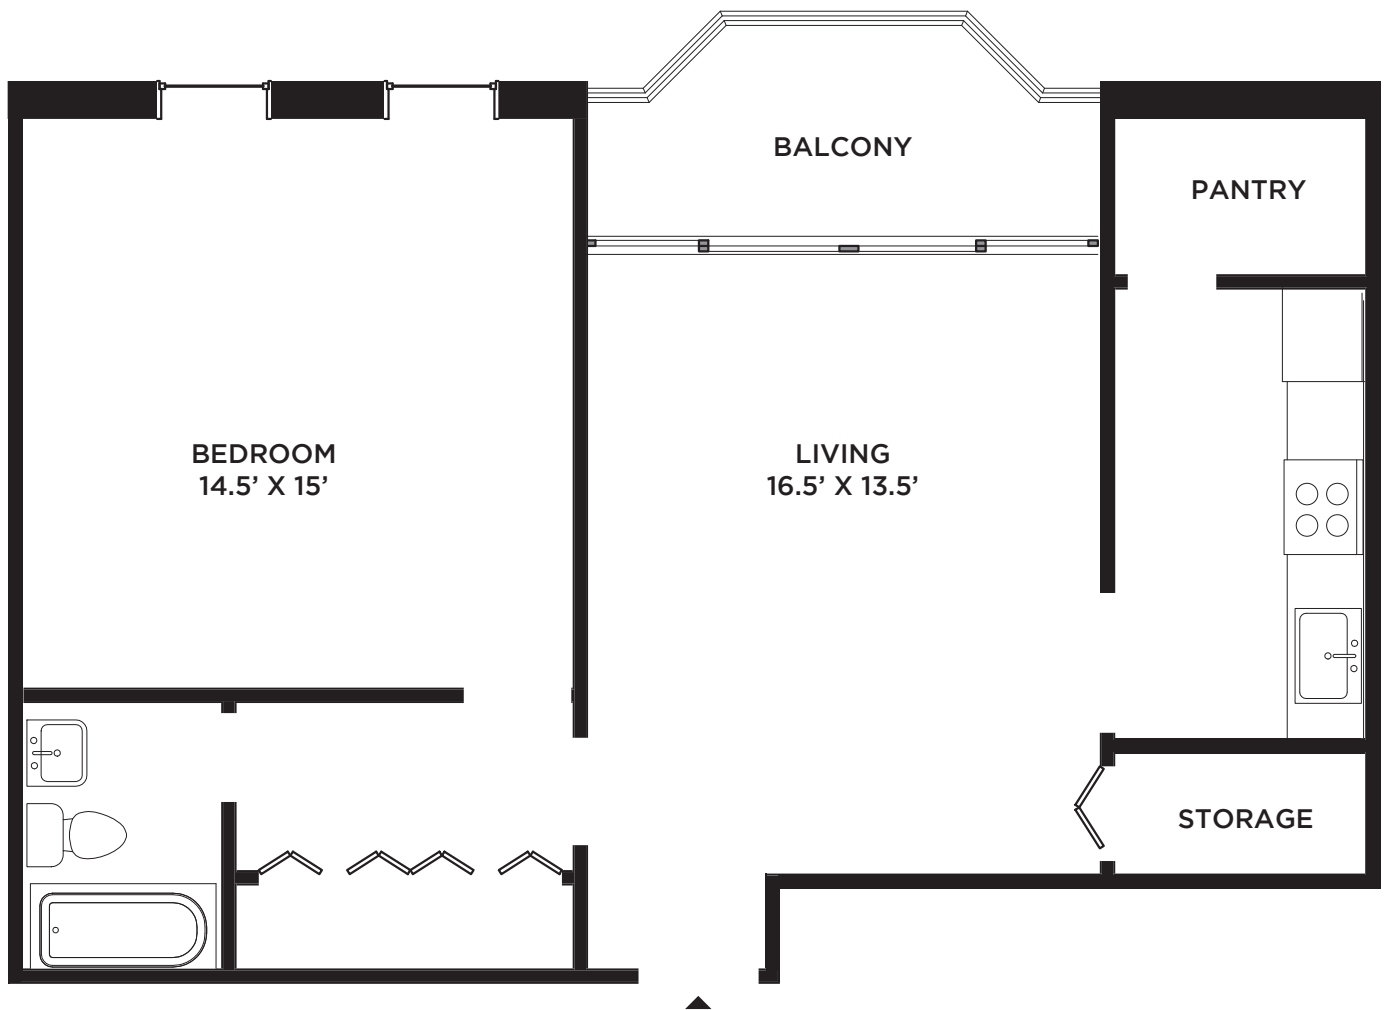

CROWN COURT

129 YORK STREET • NEW HAVEN, CT 06511 • 203.782.0000

1 BEDROOM CORNER UNIT G, H

NEW HAVEN
TOWERS